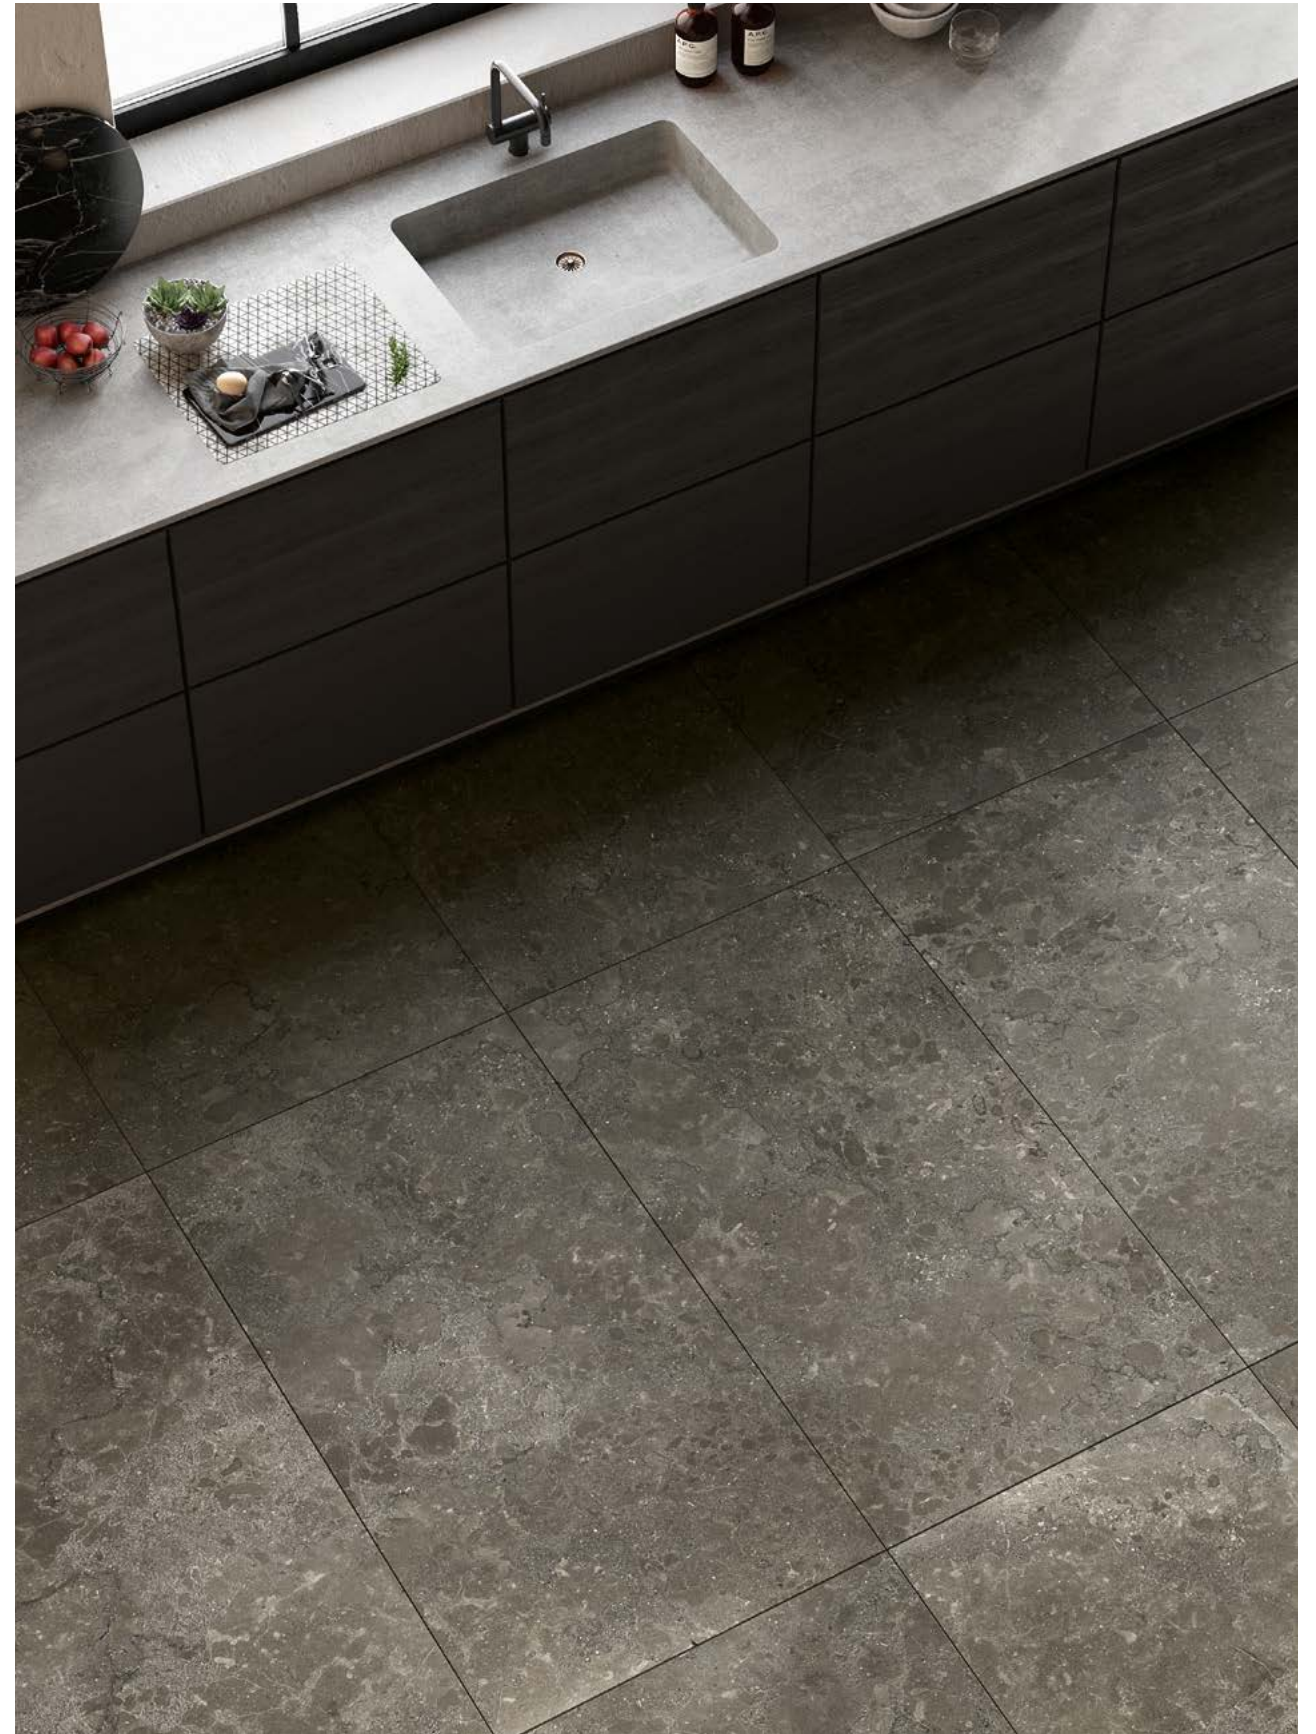

Mud 60x120 - 24"x48" Naturale/Rettificato
Ivory 60x120 - 24"x48" Naturale/Rettificato