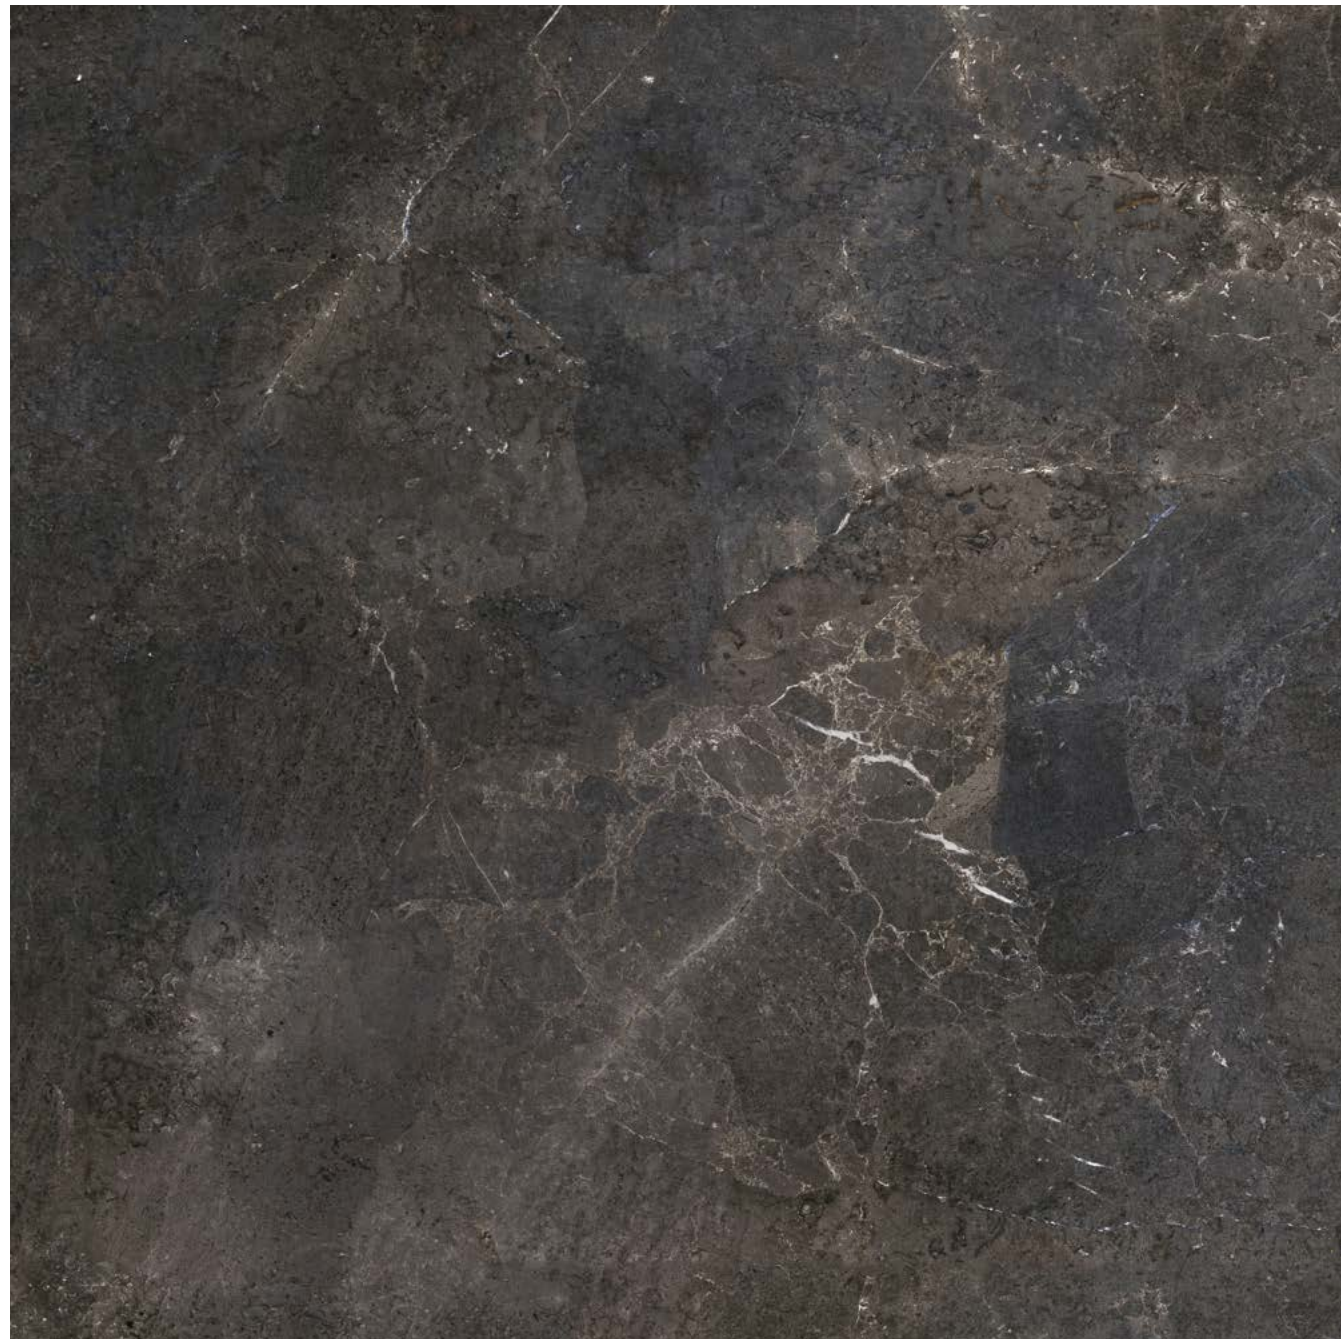

Black Diamond

Antislip | Natural Plus

**Click here for
Certifications and technical data**

Find more details about formats,
thicknesses, skid resistances, features,
finishings and packaging.