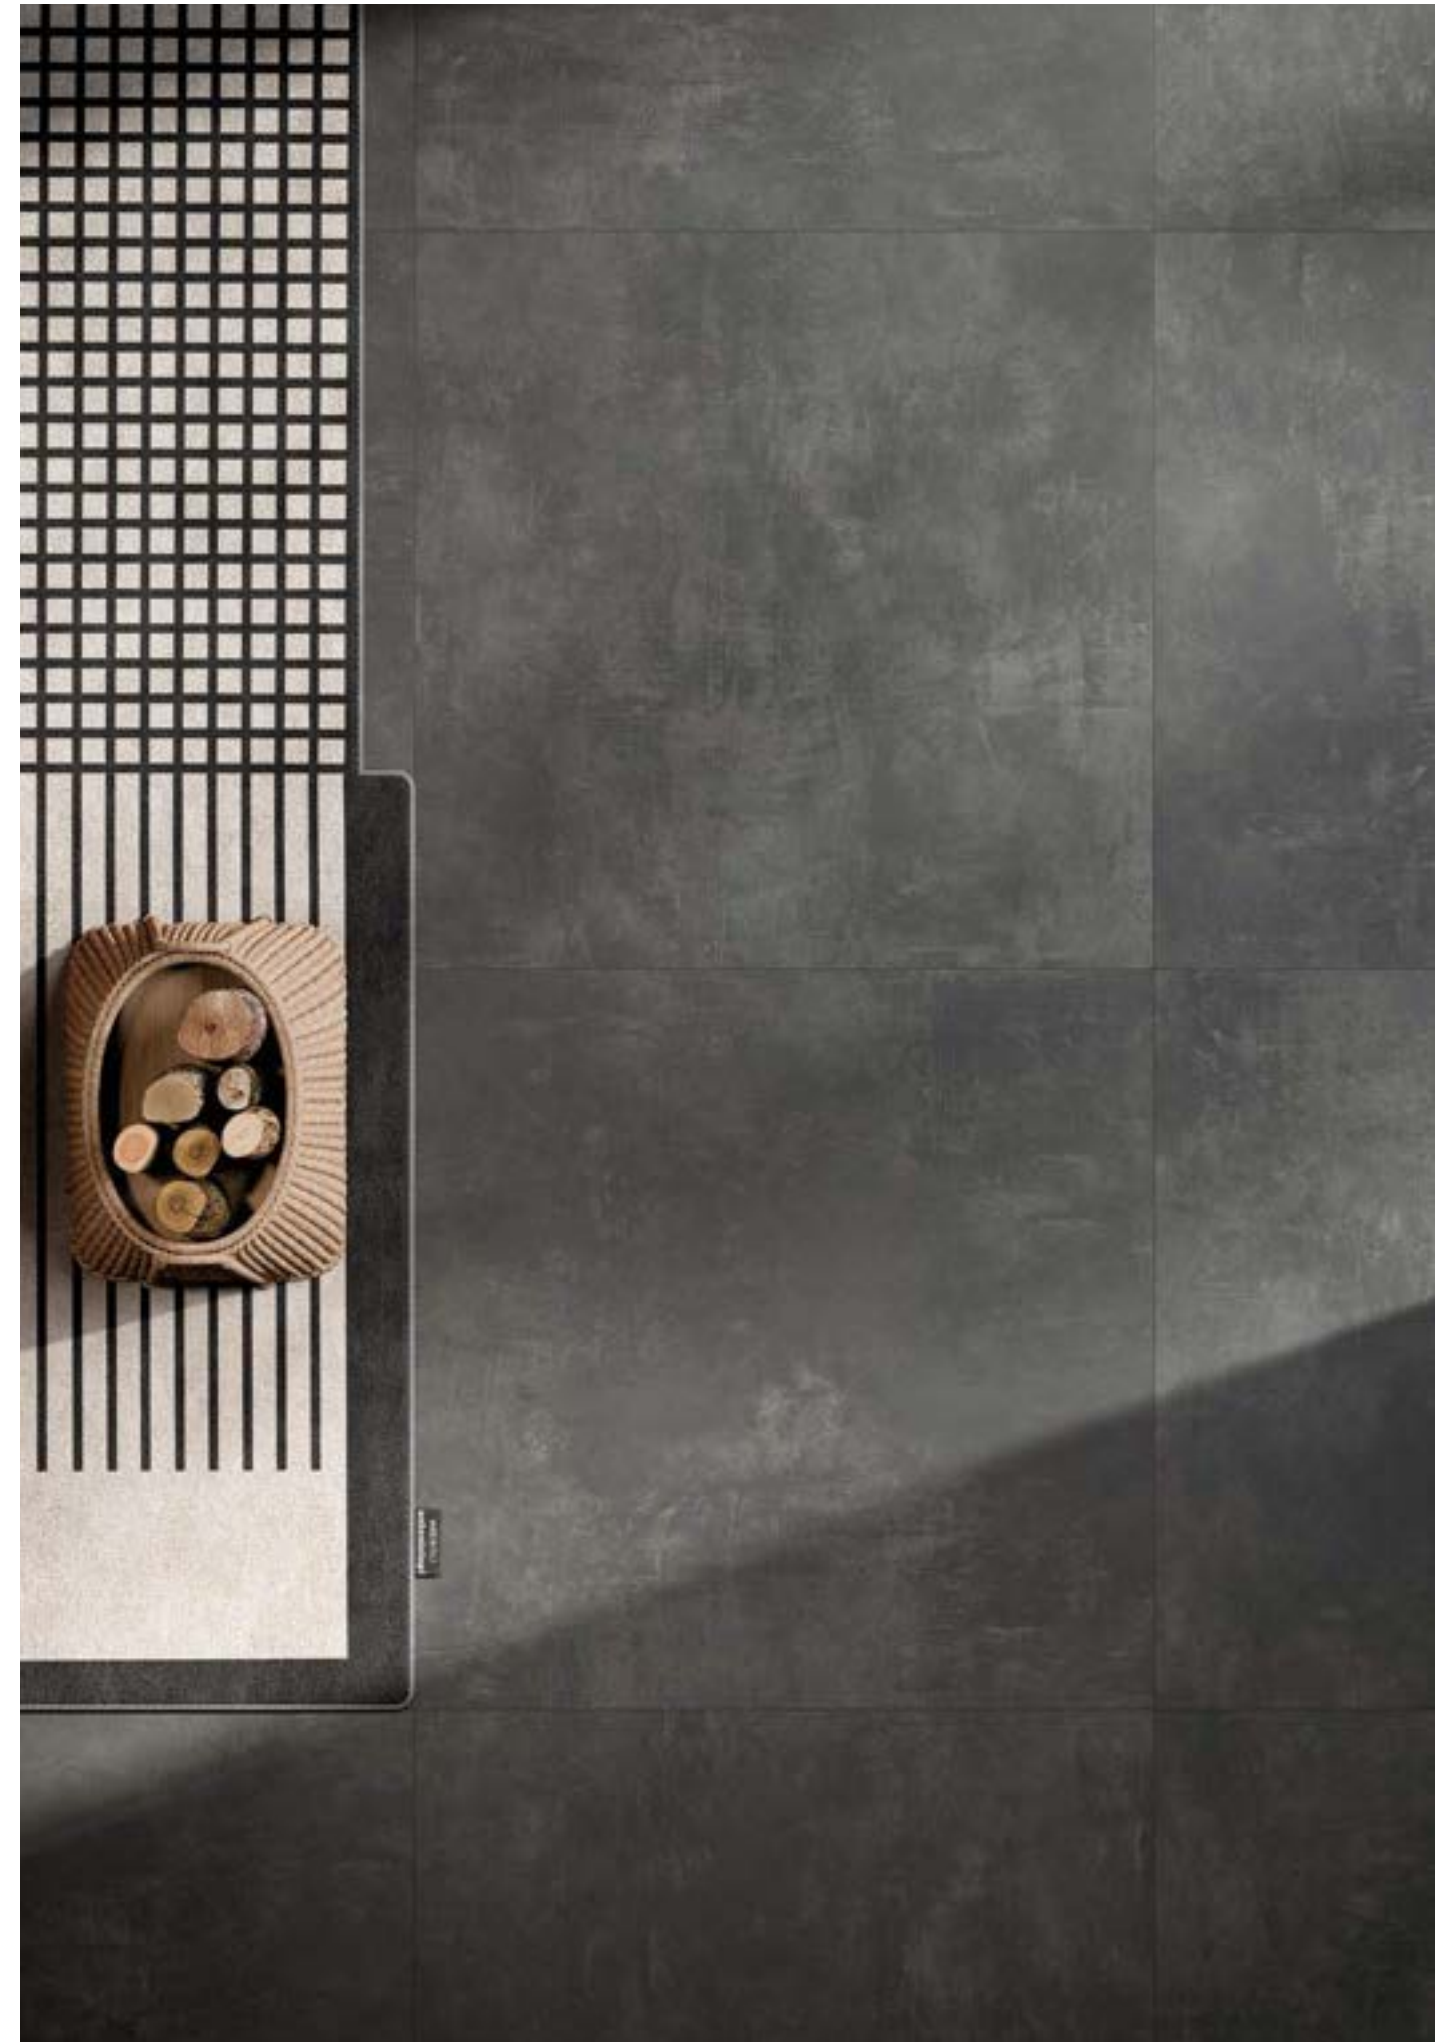

Urban Great.

Urban Great echoes the raw beauty of concrete, exhibiting a palette of neutral shades. It embraces the power of simplicity and innovation, as a pioneer of grand-scale minimalism.

The collection redefines contemporary elegance, giving living spaces the modern look of industrial architecture. Urban Great easily molds itself to different settings and uses its distinctive greatness for creating spaces that add uniqueness to each surrounding environment.

With this great collection, Porcelaingres commits to a greener future: by opting for large ceramic surfaces, the environmental impact is reduced in terms of the production and transportation of materials.